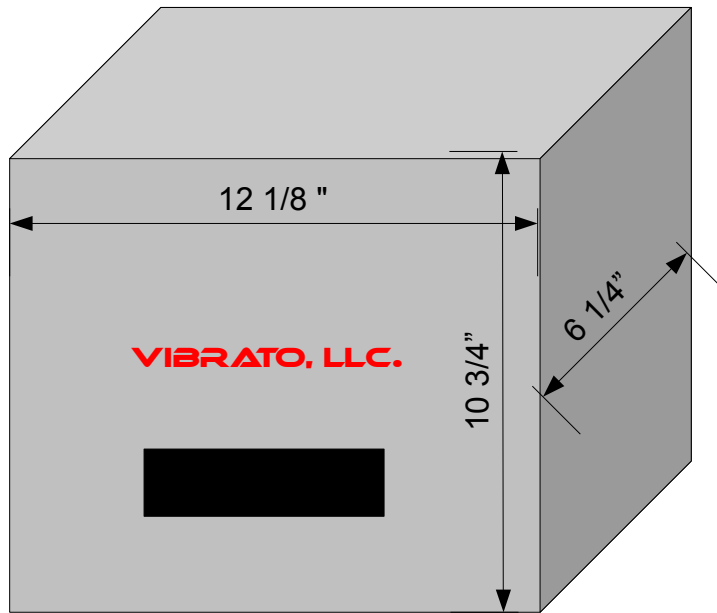

6 Qt.

1/4" lip

Side view

10Qt

VIBRATO, LLC. Tank Dimensions

Overall Unit Dimensions

6Qt

10 Qt

Features

Digital Thermostat and Countdown Timer

120 Watt Heater

Manual Drain (female 1/4" NPT)

Tremolo Frequency Sweep

Available in 40khz, 60khz, 80khz or 135khz Frequencies