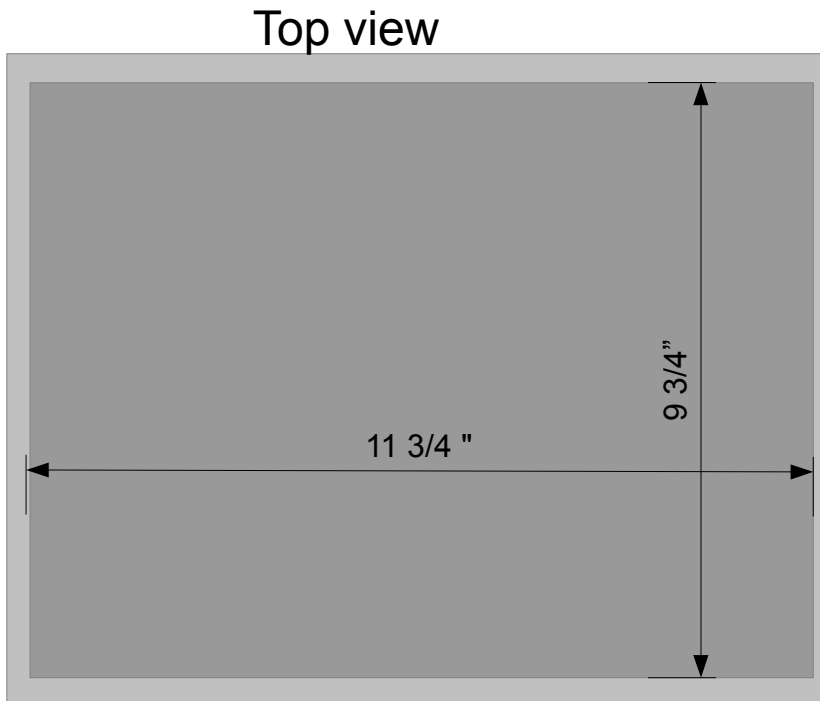

6 Qt.

1/4" lip

Side view

10Qt

VIBRATO, LLC. Tank Dimensions

Overall Unit Dimensions

6Qt

10 Qt

Features

Digital Thermostat and Countdown Timer

120 Watt Heater

Manual Drain (female 1/4" NPT)

Tremolo Frequency Sweep

Available in 40khz, 60khz, 80khz or 135khz Frequencies