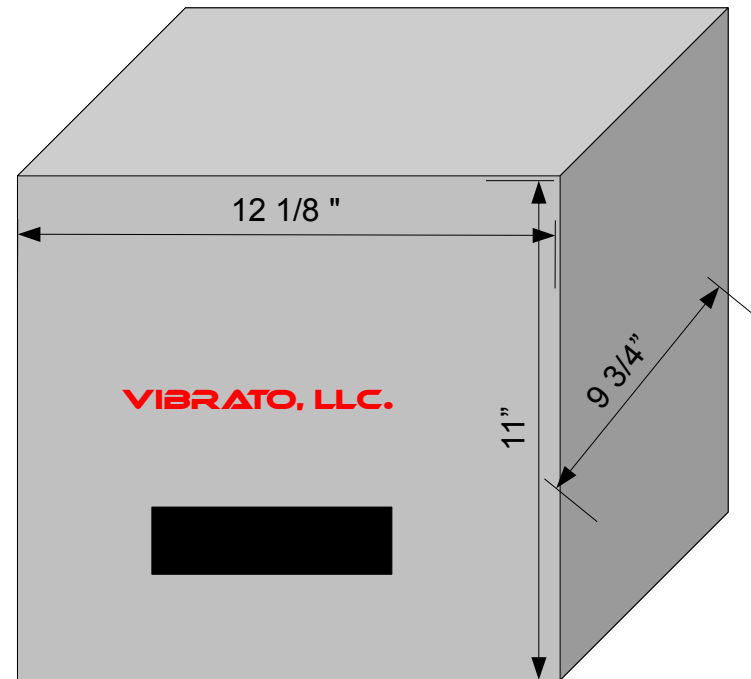

6 Qt.

1/4" lip

Side view

10Qt

VIBRATO, LLC. Tank Dimensions

Overall Unit Dimensions

6Qt

10 Qt

Features

Digital Thermostat and Countdown Timer

120 Watt Heater

Manual Drain (female 1/4" NPT)

Tremolo Frequency Sweep

Available in 40khz, 60khz, 80khz or 135khz Frequencies