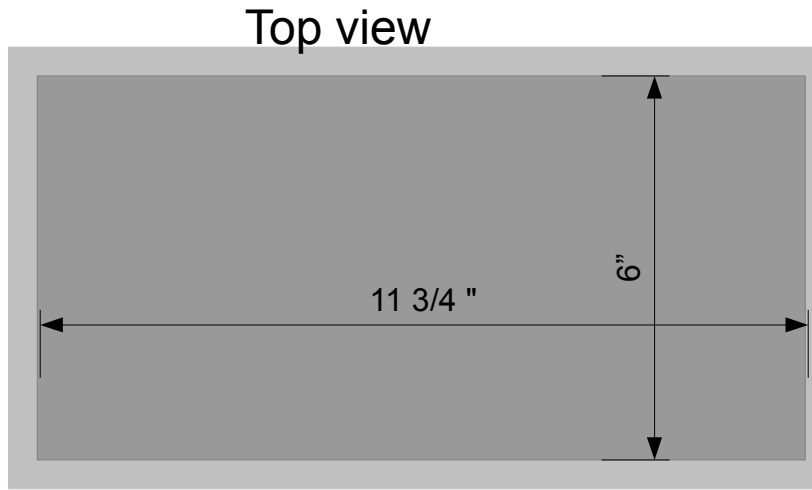

6 Qt.

1/4" lip

Side view

10Qt

VIBRATO, LLC. Tank Dimensions

Overall Unit Dimensions

6Qt

10 Qt

Features

Digital Thermostat and Countdown Timer

120 Watt Heater

Manual Drain (female 1/4" NPT)

Tremolo Frequency Sweep

Available in 40khz, 60khz, 80khz or 135khz Frequencies